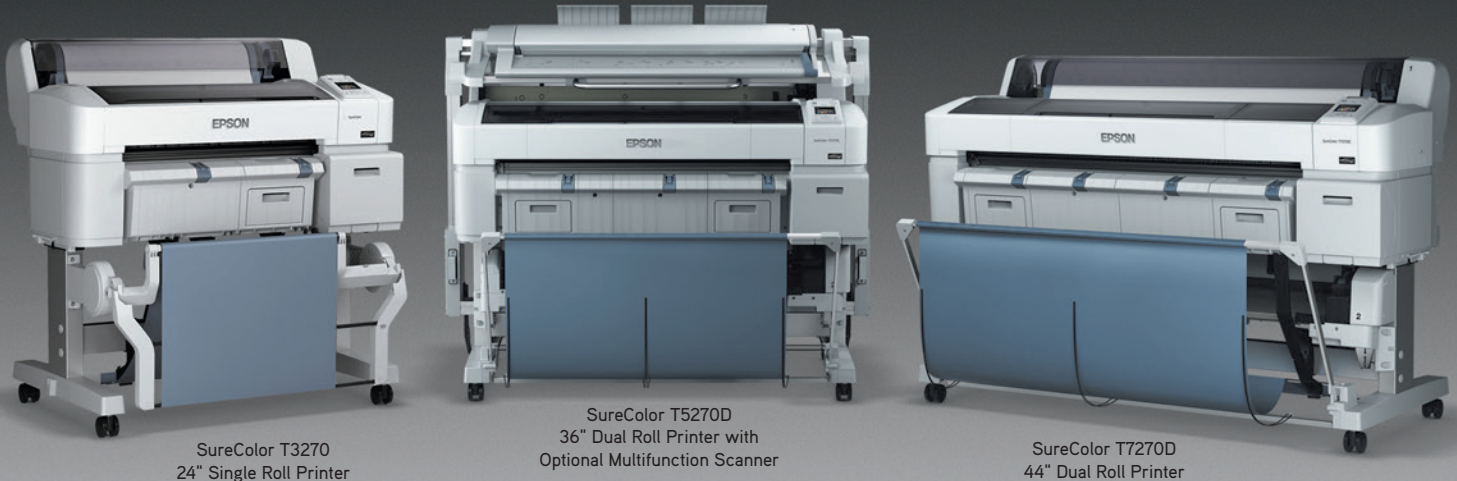

Large Document Solutions

7936 E. Arapahoe Ct., Suite 3800
Centennial, Co. 80112
(303) 773-9015
(866) 338-4464 toll-free
info@largedocuments.com
www.largeformatscanners.com

SureColor T3270
24" Single Roll Printer

SureColor T5270D
36" Dual Roll Printer with
Optional Multifunction Scanner

SureColor T7270D
44" Dual Roll Printer

Precision. Performance. Brilliance.

Never before has there been a large-format color imaging system so capable of producing precise technical drawings, graphic posters, and retail signage at high speeds — that can also grow with your needs as your business thrives.

Introducing the new Epson® SureColor T-Series

Developed using the latest advancements in performance imaging, like our exotic Epson® PrecisionCore™ TFP® printhead, Epson REALOID image processing hardware, and our breakthrough pigment ink technology — Epson UltraChrome® XD — the all-new SureColor T-Series could be the way you'll print your next big idea.

XD EPSON ULTRACHROME® XD INK	MAX. INK CAPACITY PER COLOR	SMALLEST DROPLET SIZE	MAX. PRINT WIDTH AND SPEED¹			Typical Color CAD Plot Speed¹		
			SC-T3270	24"	660 ft²/hr	PRINT MODE	C-Size Plot 17" x 22"	D-Size Plot 22" x 34"
700 ml	3.5 pL	SC-T5270 / T5270D	36"	740 ft²/hr	Speed: 720 x 360 dpi	15 sec	25 sec	
		SC-T7270 / T7270D	44"	780 ft²/hr	Quality: 1440 x 720 dpi	30 sec	52 sec	
					Highest Quality: 1440 x 1440 dpi	1:38	2:50	